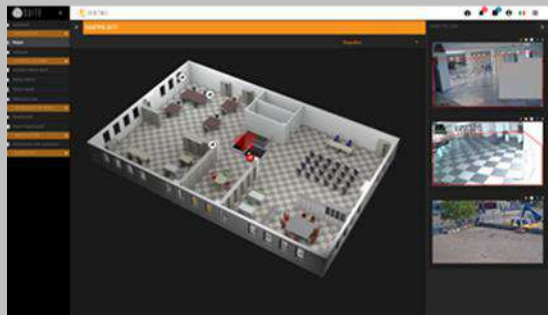

### The universal platform for the world of security and traffic management

Scalable, accessible, intelligent, cloud or private: the v-SUITE platform offers a complete range of vertical applications dedicated to security and traffic management professionals, business and consumer software. A solution capable of allowing industry partners to better manage and control their products and provide innovative services to their customers.