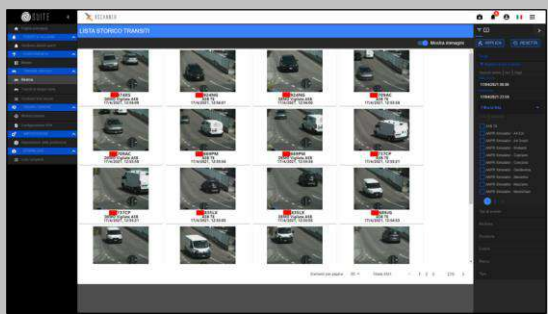

The universal platform for the world of security and traffic management

Scalable, accessible, intelligent, cloud or private: the v-SUITE platform offers a complete range of vertical applications dedicated to security and traffic management professionals, business and consumer software. A solution capable of allowing industry partners to better manage and control their products and provide innovative services to their customers.

The advantages of using a Suite instead of a single program

city-SUITE is an effective and reliable tool in security and traffic management but also a sharing tool, a unique environment where traffic information can become useful for an anti-intrusion system, where diagnostic data can become an indicator security and where all the information generated can be consulted and analyzed together in order to make operational decisions.

Main features

- Manage all the safety and traffic control equipment
- installed in the area in a single interface. Supervise your security systems.
- Supervise its customers' systems to offer new services control, management or maintenance.
- Centralize remote control (including CCTV) of video systems
- its customers to increase the quality of service.
- Web-cloud platform immediately available and interoperable for FF.OO. and for all operators accredited for integrated safety management (Minniti Decree). Possibility of offering data and images to any superordinate provincial, regional, national platforms (total scalability).

Framework and administration console

Analytics

Software application that allows you to analyze the data coming from the various systems connected to the v-SUITE, both safety and traffic. The data is presented in graphic, tabular form and in various formats that can also be exported to third-party applications. The service is mainly aimed at those who have to make strategic decisions and therefore need to have a clear and detailed vision of operational scenarios.

Diagnostic

Your diagnostic panel to supervise the operating status of the installed fleet. The v-Diagnostics service allows you to be constantly informed about the correct functioning of the devices and intervene promptly in the event of technical unexpected events.

Automation

The software that allows the creation of automatic processes when pre-established events occur. A graphical editor that allows you to draw a flowchart relating events and actions.

www.simec.es

Sistemas de identificación y mecanismos SL
c/ Tomas Breton, 50 - 28045 Madrid
Tel: (+34) 915.273.392 info@simec.es

SIMEC AMS Ltda.
Cra 15 # 106-32 Of. PH4 Bogota
T: +57 601 2450112
M: +57 301 7663855

v. 1.2 Nov 2024

simec