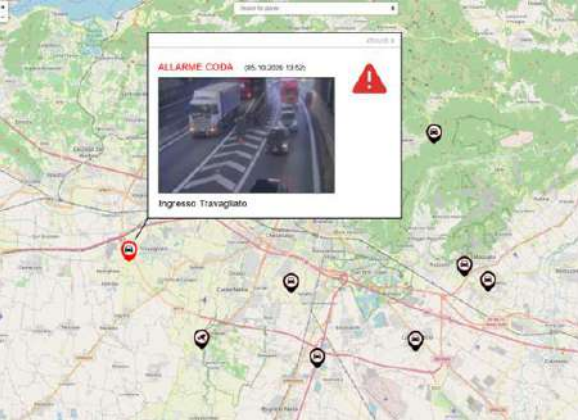

City-SUITE

The universal platform for the world of security and traffic management

Security and Access Control • Logistics and Industry • **Transport and Communications Infrastructure**

This is how we accelerate your city

Certainty of scalability

A robust and consolidated structure over time that allows you to manage very large systems.

Endless possibilities

Starting from a suite of applications for security, traffic and IoT with a technological partner always at your side.

No worries

In the integration of a multitude of field devices thanks to our multi-protocol distributed intelligence.

A complete platform of applications and tools to control and analyze your security and traffic systems

A complete range of applications dedicated to Security and Traffic Management professionals, business and consumer software to allow industry partners to better manage and control their products and provide new services to their customers.

Security management and access control

Xentinel

Traffic management and road safety

ITS Manager, Xscanner, Tolling manager

Parking management and vehicle access control

Logipark, Logiweight